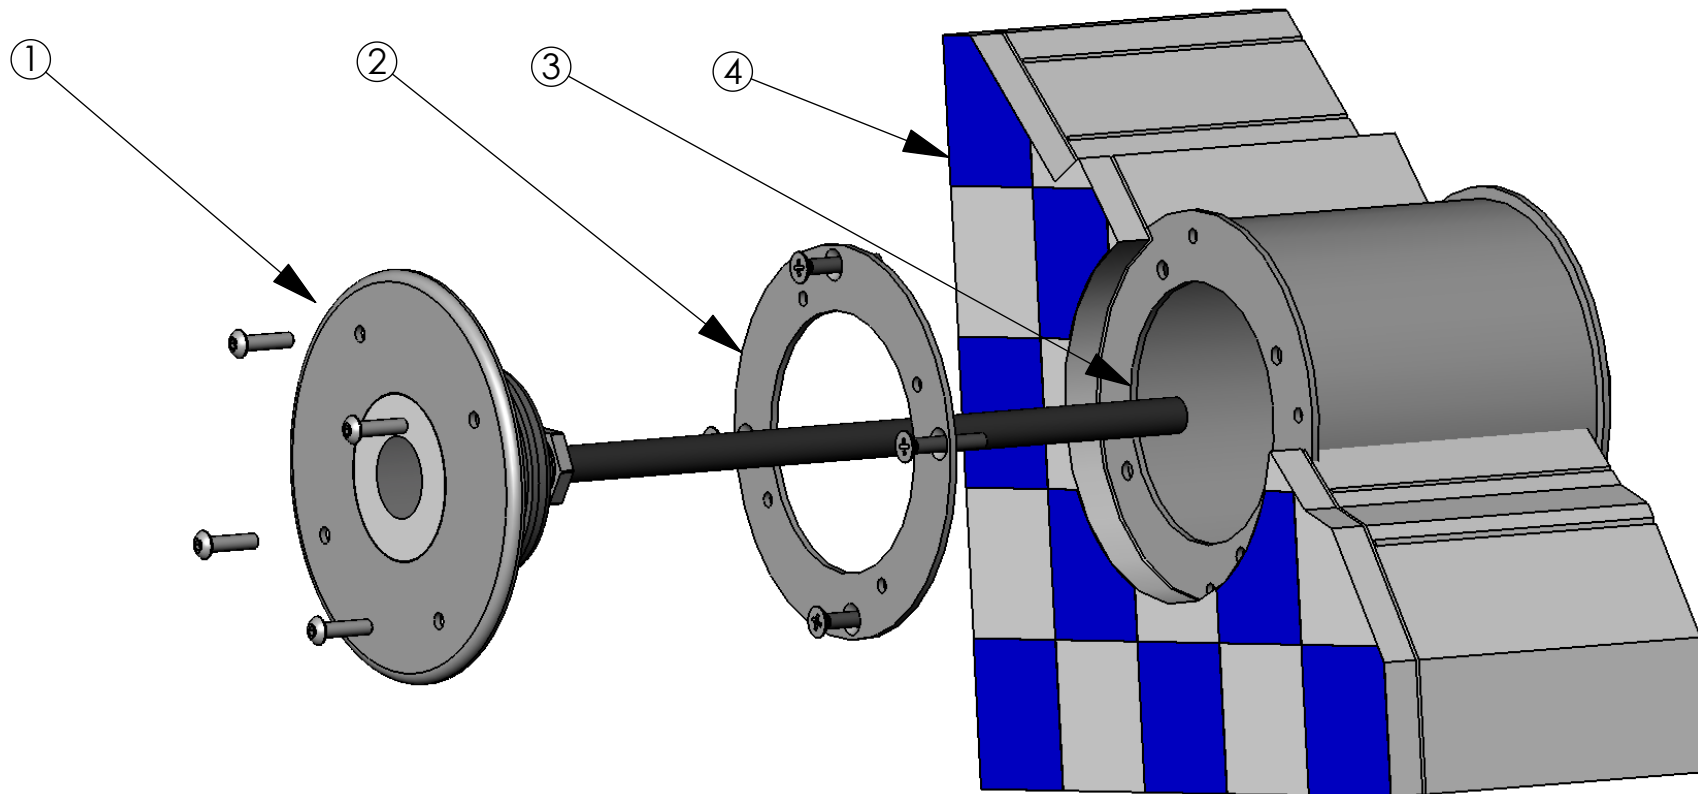

The carton box contains items 1-2-4-5 and screws. Items 7-8 are not included but are accessories to be ordered separately.

- 1= Ydro Pool
- 2= CLK flange
- 3= Liner
- 4= Rubber gaskets
- 5= Recessed housing
- 6= Concrete wal

The carton box contains items 1-2-3-4 and screws. Items 6-7 are not included but are accessories to be ordered separately.

- 1 = Ydro Pool
- 2 = CLK flange
- 3 = Recessed housing
- 4 = Concrete wall