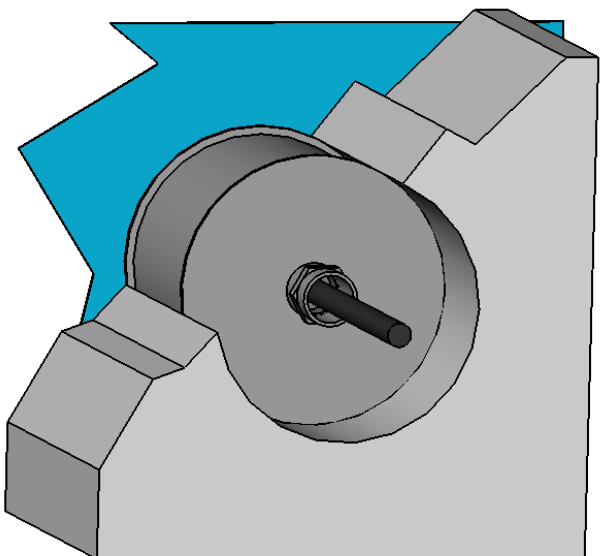

The carton box contains items 1-2-4-5 and screws. Items 7-8 are not included but are accessories to be ordered separately.

- 1= Ydro Pool
- 2= CLK flange
- 3= Liner
- 4= Rubber gaskets
- 5= Recessed housing
- 6= Concrete wal

The carton box contains items 1-2-3-4 and screws. Items 6-7 are not included but are accessories to be ordered separately.

- 1 = Ydro Pool
- 2 = CLK flange
- 3 = Recessed housing
- 4 = Concrete wall