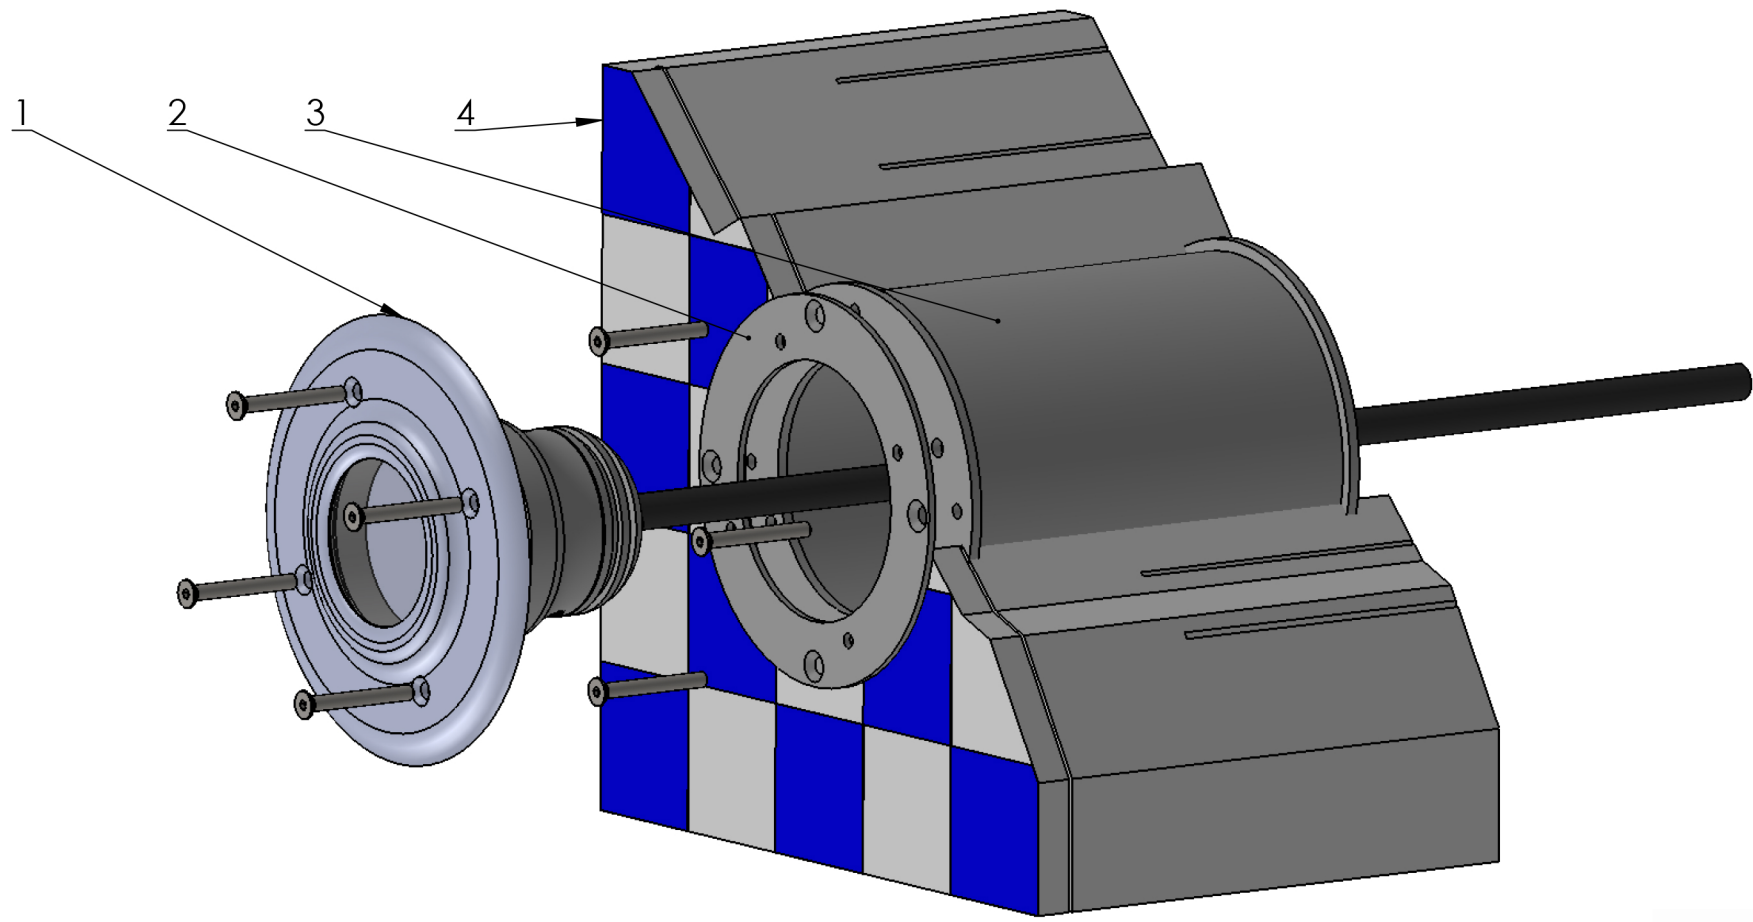

- 1= Spot Klan
- 2= CLK flange
- 3= Rubber gaskets
- 4= Liner
- 5= Recessed housing
- 6= Concrete wall
- 7= Junction M20
- 8= Spiral sheath

Item 7-8 are not included buta are accessories
to be ordered separately

7

8

- 1= Spot Klan
- 2= CLK flange
- 3= Recessed housing
- 4= Concrete wall
- 5= Junction M20
- 6= Spiral sheath

Item 5-6 are not included but are accessories to be ordered separately.

5

6